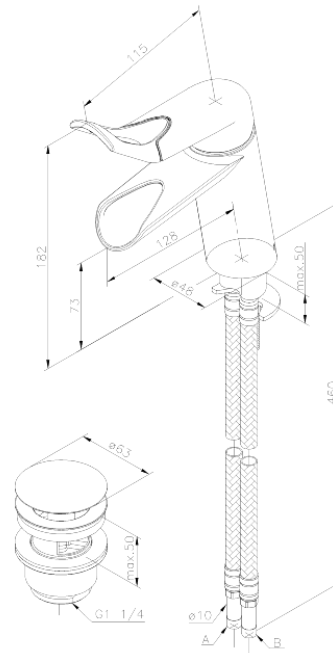

FM Mattsson Mora Group Denmark
Abildager 26 A, 2605 Brøndby, Denmark
Østbirkvej 2, 5240 Odense NØ, Denmark

+45 63 10 22 10 danmark@fmm-mora.com

For more information please visit www.damixa.com

damixa